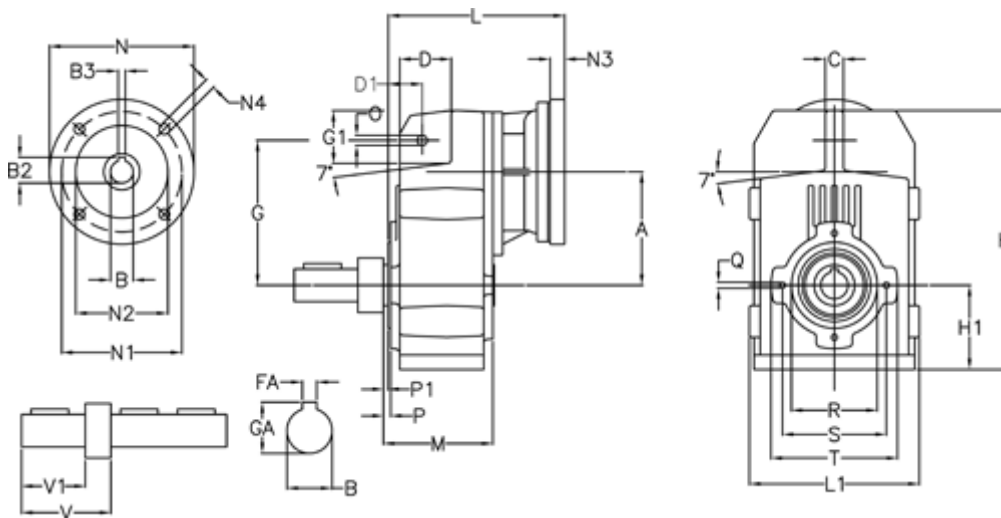

Article number: 29560429661220

Description: Shaft mounted gear
A413R-296,6-P63B5

Measures

A = 175.75	FA = 12	M = 144.0	Q = M12x19
B = 40	G = 218	N = 140	R = 130
B1 = 11	G1 = 97.5	N1 = 115	S = 165
B2 = 12.8	GA = 43.0	N2 = 95	T = 200
B3 = 4	H = 389.0	N4 = M8x19	V = 112.5
C = 16	H1 = 116.0	O = 14	V1 = 80
D = 79.0	L = 246.0	P = 7.5	
D1 = 56.5	L1 = 242	P1 = 3.5	